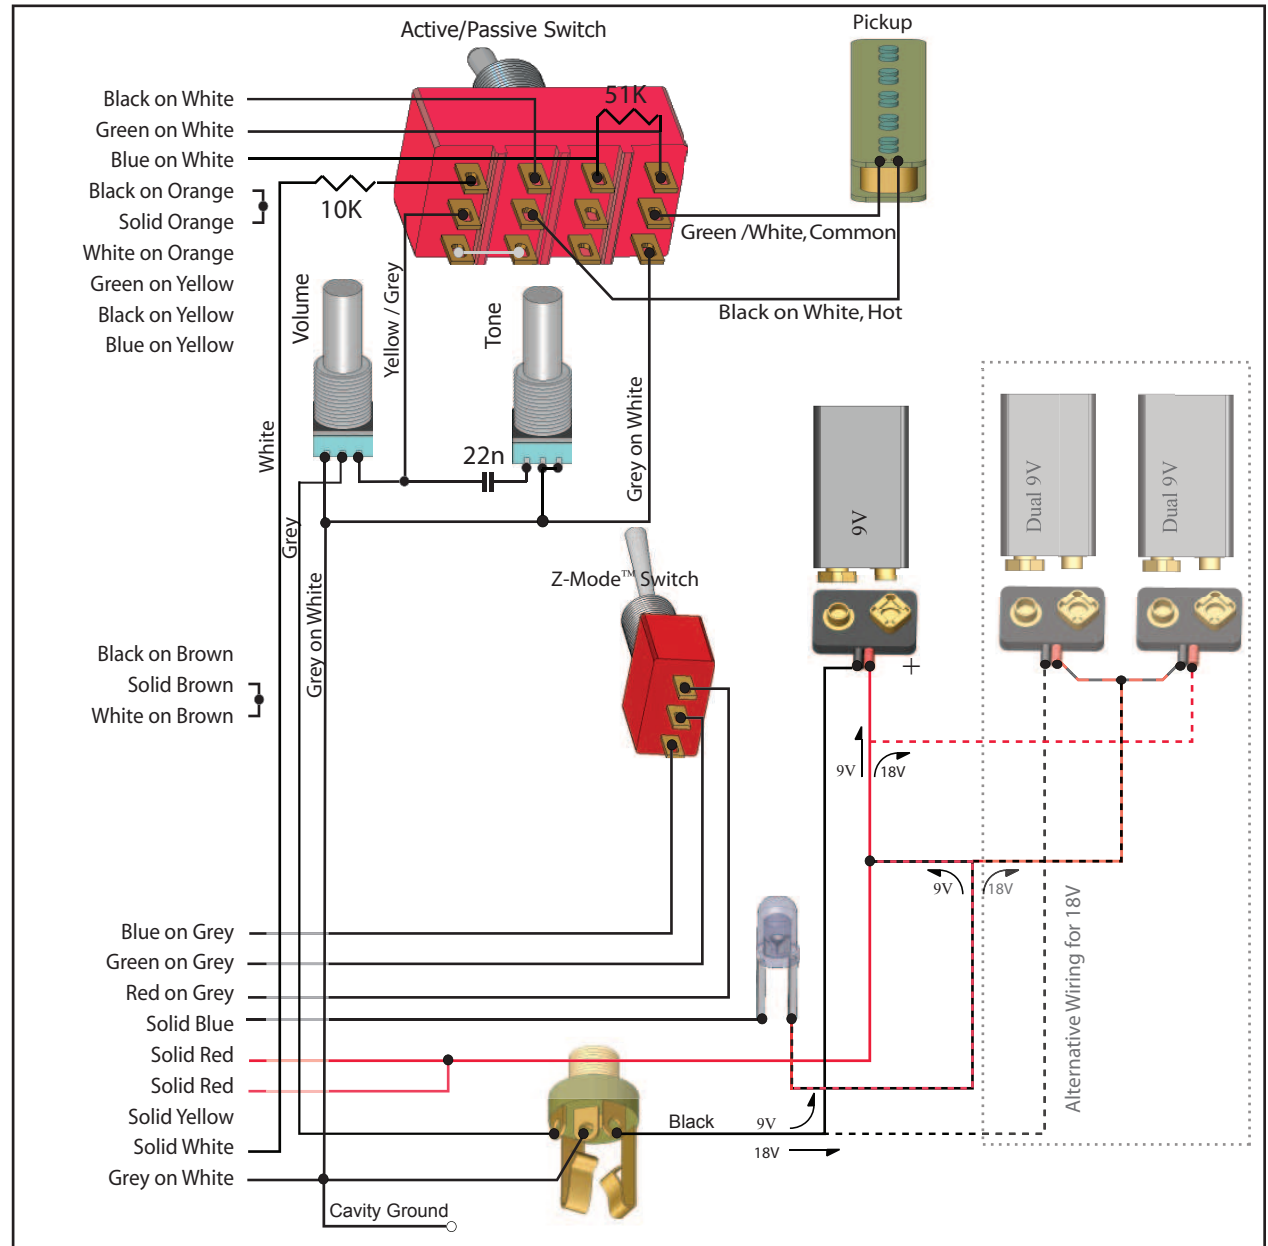

Model 3ZB for Bass Guitar  
Drawing 3ZB-1APV0B  
with Tone Option

Audere Audio www.audereaudio.com

**Active/Passive Switch - Terminal Number/Location and Attached Wire**

1 White	4 Black on White	7 Not Used	10 Green on White
2 Yellow on Grey	5 Pickup Hot	8 Not Used	11 Pickup Common
3 Short to 6	6 Short to 3	9 Not Used	12 Grey on White

Pickup

- High Z Capacitance Adjustment
- Low Z Gain Adjustment