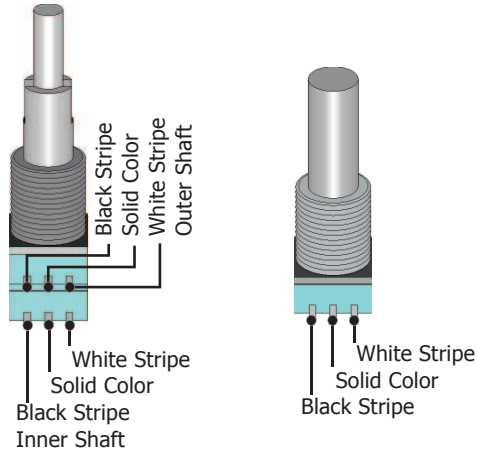

Model 3ZB for Bass Guitar
Drawing 3ZB-1APV3B

Audere Audio www.audereaudio.com

Wiring for Stacked or Individual Active Tone Pots

Wire Jacket Colors:
Blue → Bass
Grey → Mid
Violet → Treble

Active/Passive Switch - Terminal Number/Location and Attached Wire			
1 White	4 Black on White	7 Not Used	10 Green on White
2 Yellow on Grey	5 Pickup Hot	8 Not Used	11 Pickup Common
3 Short to 6	6 Short to 3	9 Not Used	12 Grey on White