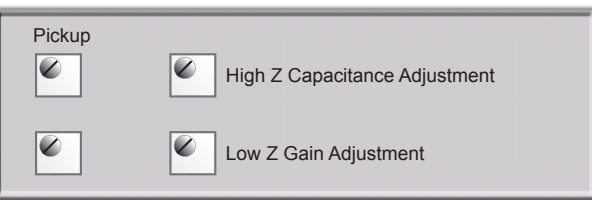

Model 3ZB for Bass Guitar
Drawing 3ZB-1APV3B

Audere Audio www.audereaudio.com

Wiring for Stacked or Individual Active Tone Pots

Wire Jacket Colors:
Blue → Bass
Grey → Mid
Violet → Treble

Active/Passive Switch - Terminal Number/Location and Attached Wire			
1 White	4 Black on White	7 Not Used	10 Green on White
2 Yellow on Grey	5 Pickup Hot	8 Not Used	11 Pickup Common
3 Short to 6	6 Short to 3	9 Not Used	12 Grey on White