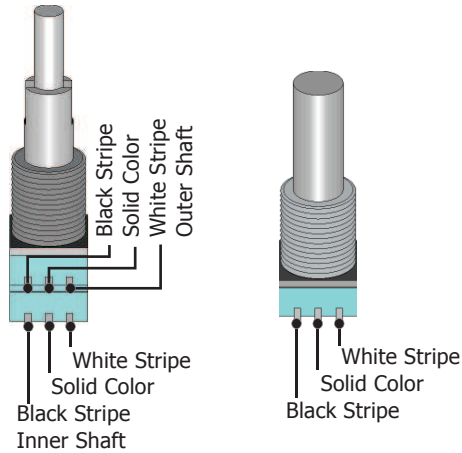

Model 3ZB for Bass Guitar  
Drawing 3ZB-1APV4B  
with Tone Option

Audere Audio www.audereaudio.com

Wiring for Stacked or Individual Active Tone Pots

Wire Jacket Colors:

- Blue → Bass
- Grey → Mid 1
- Violet → Mid 2
- Green → Treble

Active/Passive Switch - Terminal Number/Location and Attached Wire			
1 White	4 Black on White	7 Not Used	10 Green on White
2 Yellow on Grey	5 Pickup Hot	8 Not Used	11 Pickup Common
3 Short to 6	6 Short to 3	9 Not Used	12 Grey on White