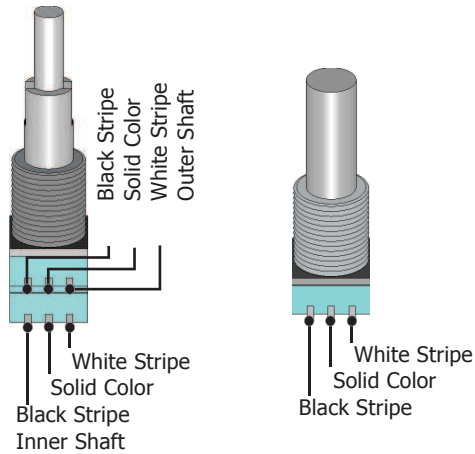

Model 3ZB for Bass Guitar
Drawing 3ZB-2APBV3B

Audere Audio www.audereaudio.com

Wiring for Balance, Stacked and Individual Active Tone Pots

Wire Jacket Colors:

- Blue → Bass
- Grey → Mid
- Violet → Treble
- Orange → Balance

Rev 39443

Active/Passive Switch - Terminal Number/Location and Attached Wire

1 White	4 Black on White	7 Blue on White	10 Green on White
2 Yellow on Grey	5 Bridge Pickup Hot	8 Neck Pickup Hot	11 Pickups Common
3 Short to 6&9	6 Short to 3&9	9 Short to 3&6	12 Grey on White