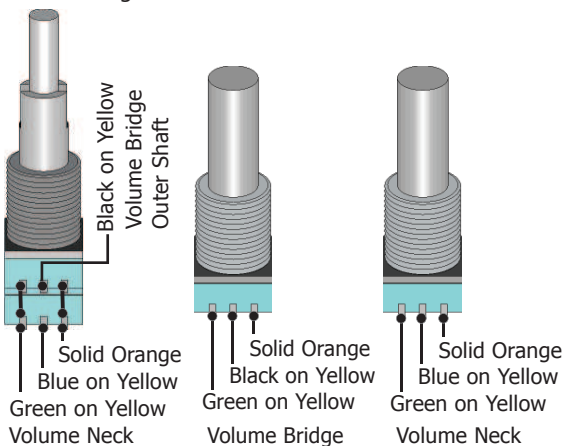

Model 3ZB for Bass Guitar
Drawing 3ZB-2APVV4B
with Tone Option

Audere Audio www.audereaudio.com

Wiring for Stacked or Individual Volume Pots

Wiring for Stacked or Individual Active Tone Pots

Active/Passive Switch - Terminal Number/Location and Attached Wire

1 White	4 Black on White	7 Blue on White	10 Green on White
2 Yellow on Grey	5 Bridge Pickup Hot	8 Neck Pickup Hot	11 Pickups Common
3 Short to 6&9	6 Short to 3&9	9 Short to 3&6	12 Grey on White