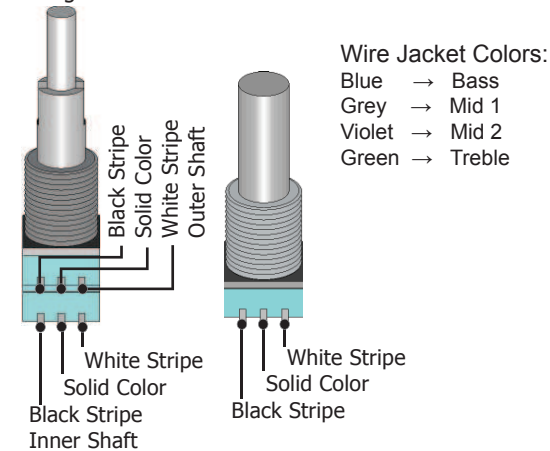

Model 3ZB for Bass Guitar
Drawing 3ZB-2APVV4B
with Tone Option

Audere Audio www.audereaudio.com

Wiring for Stacked or Individual Volume Pots

Wiring for Stacked or Individual Active Tone Pots

Active/Passive Switch - Terminal Number/Location and Attached Wire

1 White	4 Black on White	7 Blue on White	10 Green on White
2 Yellow on Grey	5 Bridge Pickup Hot	8 Neck Pickup Hot	11 Pickups Common
3 Short to 6&9	6 Short to 3&9	9 Short to 3&6	12 Grey on White